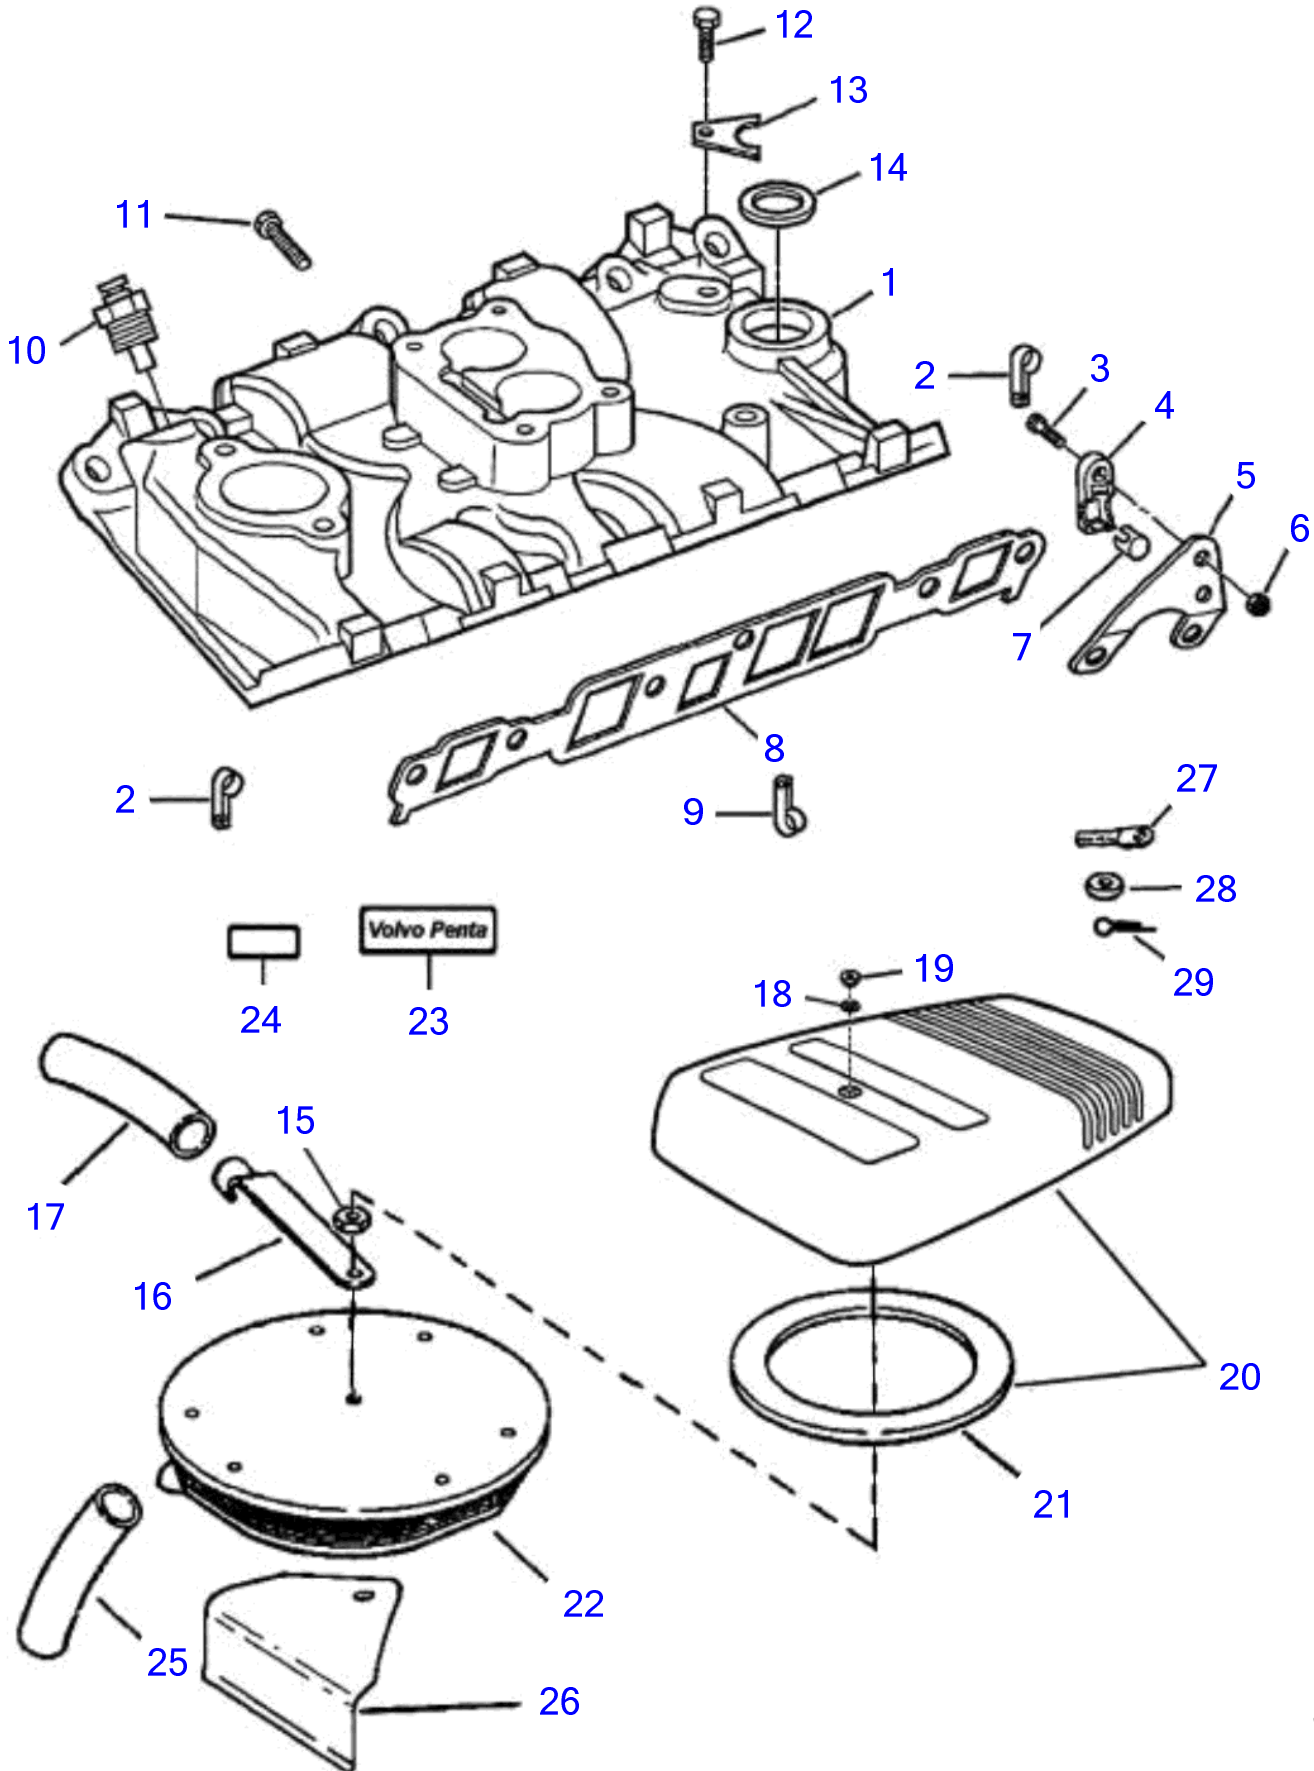

4.3GLPWTC, 4.3GLPWTR, 4.3GSPWTC, 4.3GSPWTR, 4.3GIPWTC, 4.3GIPWTR, 4.3GIJWTR, 4.3GSJWTR

12221

## 4.3GLPWTC, 4.3GLPWTR, 4.3GSPWTC, 4.3GSPWTR, 4.3GIPWTC, 4.3GIPWTR, 4.3GIJWTR, 4.3GSJWTR

REF	PART NO.	QTY	DESCRIPTION	NOTES
1	3855805	1	Inlet pipe, 2V	
	3855806	1	Inlet pipe, 4V	TBI
2	3852092	2	Attaching clamp, engine cable to lift bracket	
3	(3852048)	1	Screw, anchor, throttle cable to bracket	Obsolete part
4	3850266	1	Anchor, throttle cable	
5	3857411	1	Bracket, throttle cable to engine	GL,GS
	3855509	1	Bracket, throttle cable to engine	Gi
6	3852118	1	Nut, anchor, throttle cable to bracket	
7	3852019	1	Retainer, throttle cable	
8	3855807	1	Intake gasket kit, intake manifold	
9	3852434	3	Clamp, engine cable to manifold	
10	872068	1	Temperature sensor, water temperature, dual station	
	3852029	1	Sensor, water temperature	
11	3856765	8	Bolt, intake manifold	
12	3856129	1	Bolt, distributor clamp	
13	3852108		Clamp, distributor to engine	As required
14	3852109	1	Gasket, distributor	
15	(3853561)	1	Nut, flame arrestor to TBI, carb	Obsolete part
16	(3852695)	2	Connector, hose, check valve	Obsolete part, Late
17	(3852668)	2	Hose, check valve	Obsolete part, Cut to length; late
18	3852007	1	Washer, flame arrestor cover	
19	3852749	1	Nut, flame arrestor cover	
20	(3850510)	1	Cover, flame arrestor	Obsolete part
21	(3850458)	1	• Pad	Obsolete part
22	(3856862)	1	Flame shield	Obsolete part, GL,GS
	(3856913)	1	Flame shield	Obsolete part, Gi
23	(3854980)	1	Decal, Volvo Penta	Obsolete part
24	3854982	1	Decal, 4.3 GL	
	3854983	1	Decal, 4.3 GS	
	3854984	1	Decal, 4.3 Gi	
25	(3852668)	1	Hose, elbow to carb, adapter	Obsolete part, Cut to length
26	(3854916)	1	Deflector	Obsolete part, Gi
27	3850941	1	Adapter, throttle cable	
28	3852193	1	Washer, throttle anchor	
29	3852052	1	Split pin, throttle anchor	